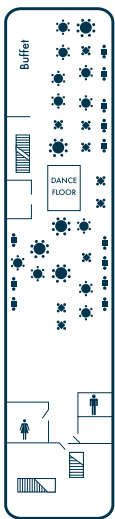

SPIRIT OF NEW JERSEY DECK PLANS

▲ ATLANTIC DECK

Seating Capacity 220
 Heads 2
 Bar 1
 Dance Floor 1

▲ LIBERTY DECK

Seating Capacity 138
 Heads 1
 Bar 1
 Dance Floor 1