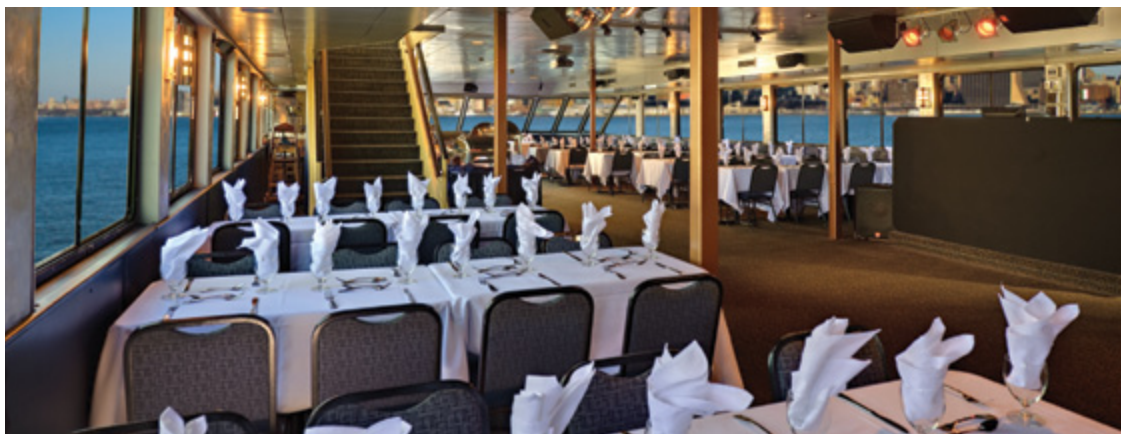

SPIRIT OF NEW JERSEY DECK PLANS

▲ ATLANTIC DECK

Seating Capacity 220
 Heads 2
 Bar 1
 Dance Floor 1

▲ LIBERTY DECK

Seating Capacity 138
 Heads 1
 Bar 1
 Dance Floor 1